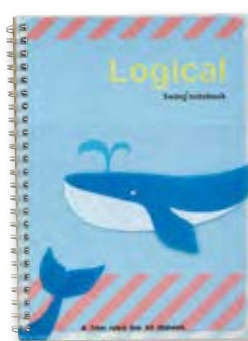

Logical

Swing® notebook

Easy to write neatly by 4 characteristics of Logical Line (7mm)

Image with a pen inserted

SWING LOGICAL W RING NOTEBOOK WITH PEN HOLDER

W ring notebook with a pen holder.
The pen set to the cover of the notebook becomes a part of the cover's design.

Map

Bread

Closet

Cosmetics

SWING LOGICAL W RING NOTEBOOK WITH PEN HOLDER/ A5/ 7mm

NW-A515

Design: Map/ Bread/ Closet/ Cosmetics
Size: A5/ Thickness of sheet: 81.4g/m²
Number of sheets: 70
Measurement: 0.031m³/ Qty/ Ctn: 10/80

Cello

Cat

Juice

Stationery

SWING LOGICAL W RING NOTEBOOK WITH PEN HOLDER/ A6/ 7mm

NW-A611

Design: Cello/ Cat/ Juice/ Stationery
Size: A6/ Thickness of sheet: 81.4g/m²
Number of sheets: 70
Measurement: 0.029m³/ Qty/ Ctn: 10/160

SWING LOGICAL W RING NOTEBOOK WITH A POCKET ON THE COVER

W ring notebook with a pocket on the cover.
Another design will come up when the plastic sheet set to the cover is removed.

Panda → White bear

Whale → Sea Lion